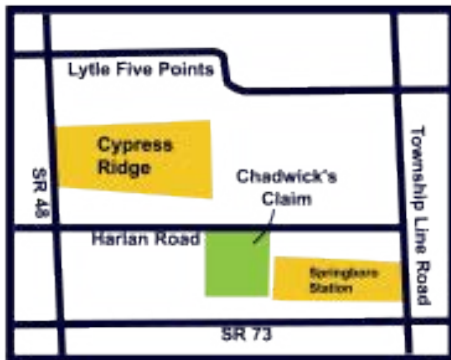

Lot	Pricing	Acre	Description
54	\$469,900	1.20	Spec for Sale
66	\$49,900	1.62	Treed
82	\$69,900	1.25	Treed
83	\$49,900	1.28	Treed
84	\$49,900	1.28	Treed
85	\$49,900	1.28	Treed

- Design Homes Model For Sale
- SOLD lots or Homes
- Lots FOR SALE