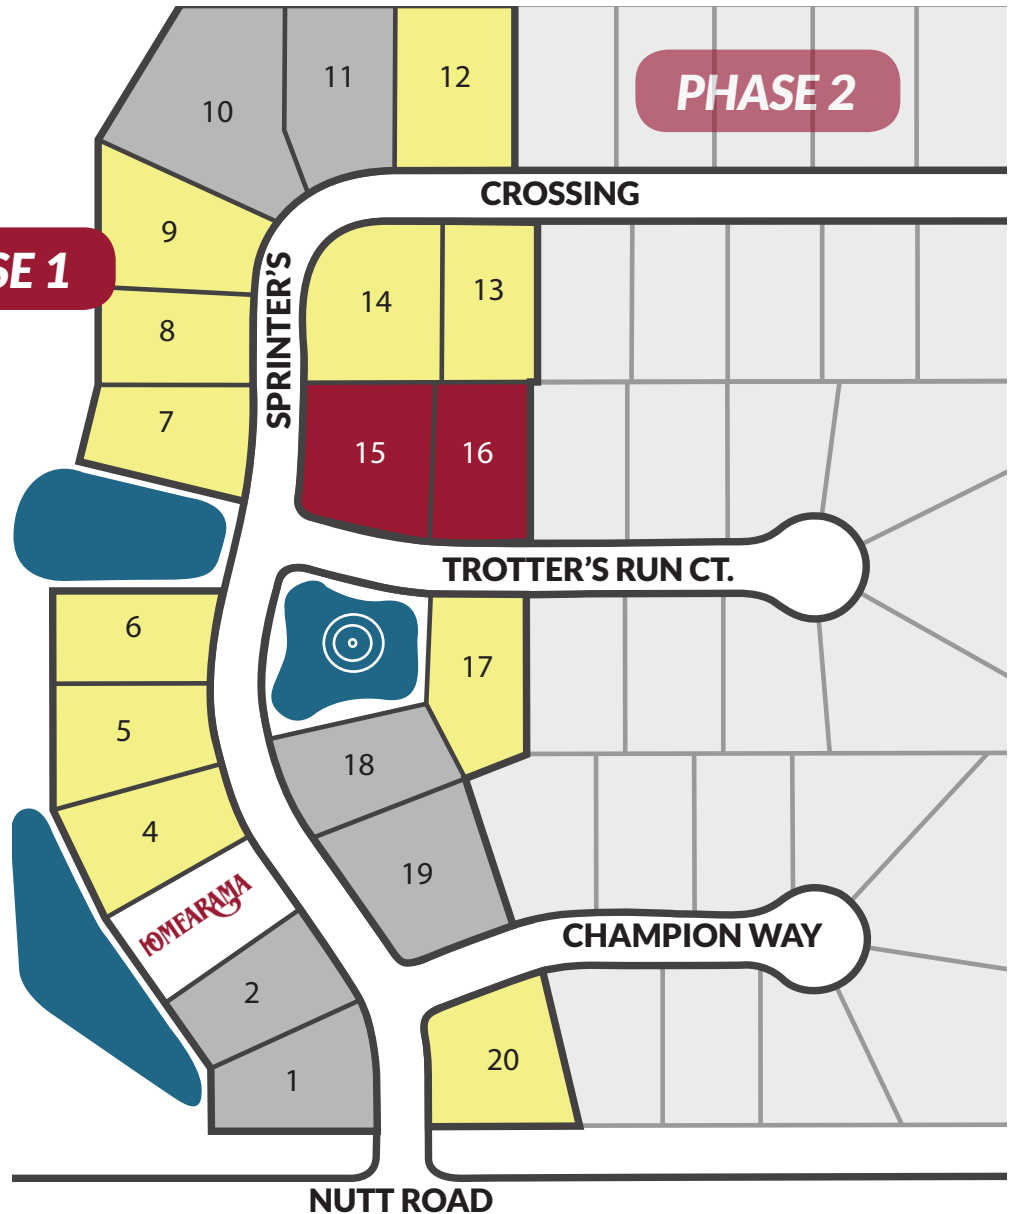

The information contained herein is not guaranteed. Although obtained from reliable sources, it is subject to errors, omission, prior sale, withdraw from the market or change in price without notice.